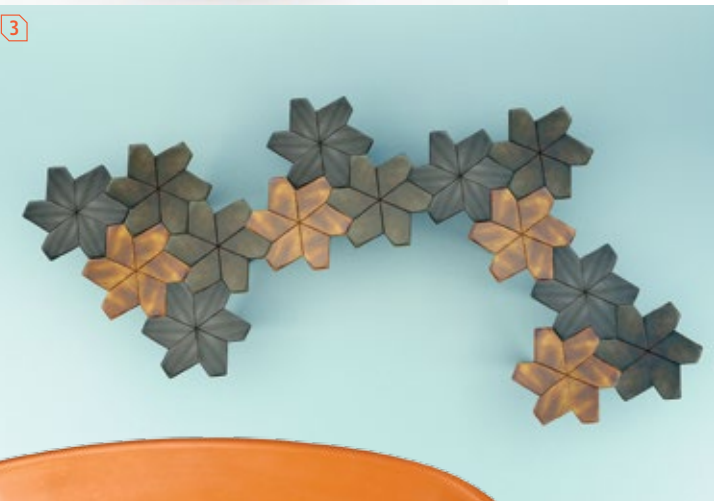

take a chill

Relax and recline

1. Saler Soft lounge chair and table in teak and aluminum by Gandia Blasco. gandiablasco.com. **circle 951**
2. Daybreak dining table in teak and polished stainless steel by Link Outdoor. linkoutdoor.com. **circle 952**
3. Ninfea tables in iron by Da a. daa.italia.com. **circle 953**
4. Helios radiant-heated sofa in cast stone with powder-coated steel base by Galanter & Jones. galanterandjones.com. **circle 954**
5. Mattia Albicini's Agave table and chair in teak with painted-steel legs by Ethimo. ethimo.com. **circle 955**
6. Kalife loveseat in woven polyester and lacquered aluminum with Sunbrella upholstery by Sifas. sifas.com. **circle 956**
7. Cerpiano+ decking system with ceramic plates and aluminum-rail substructure by Shildan. shildan.com. **circle 957**
8. Jonathan Nelson Design's New Hope chairs in cedar with stainless steel hardware by A&L Furniture. jonathannelsondesign.com. **circle 958**

1 2 3

4

8

7

6

5